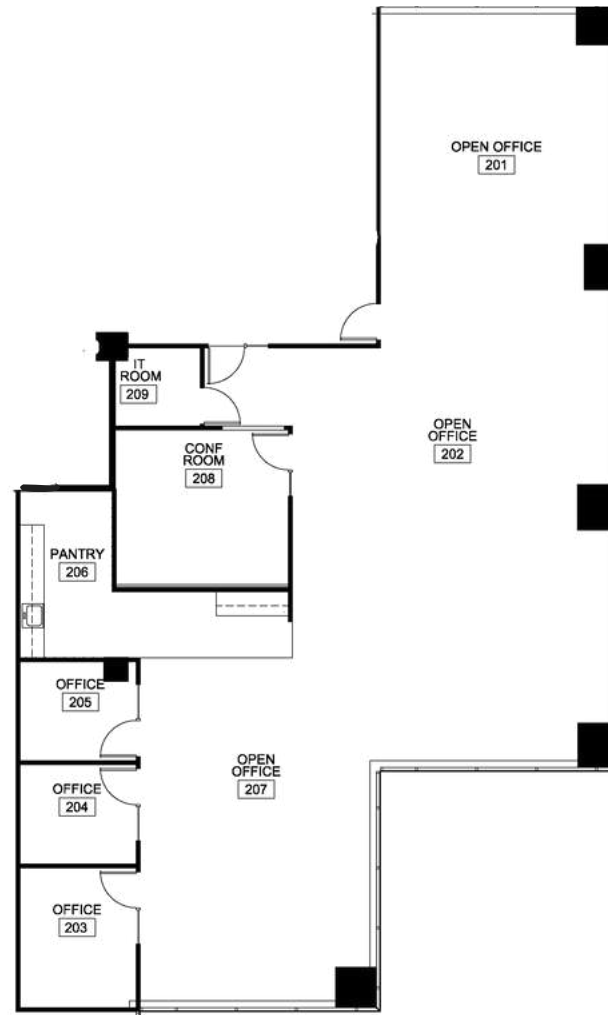

SUITE 230

12647 ALCOSTA BLVD

3,539 RSF | 2ND FLOOR | AVAILABLE NOW

VIRTUAL TOUR

SUITE DETAILS:

- THREE PRIVATE OFFICES
- OPEN SPACE
- PANTRY/KITCHEN
- IT ROOM
- CONFERENCE ROOM
- CAN BE COMBINED WITH SUITE 225