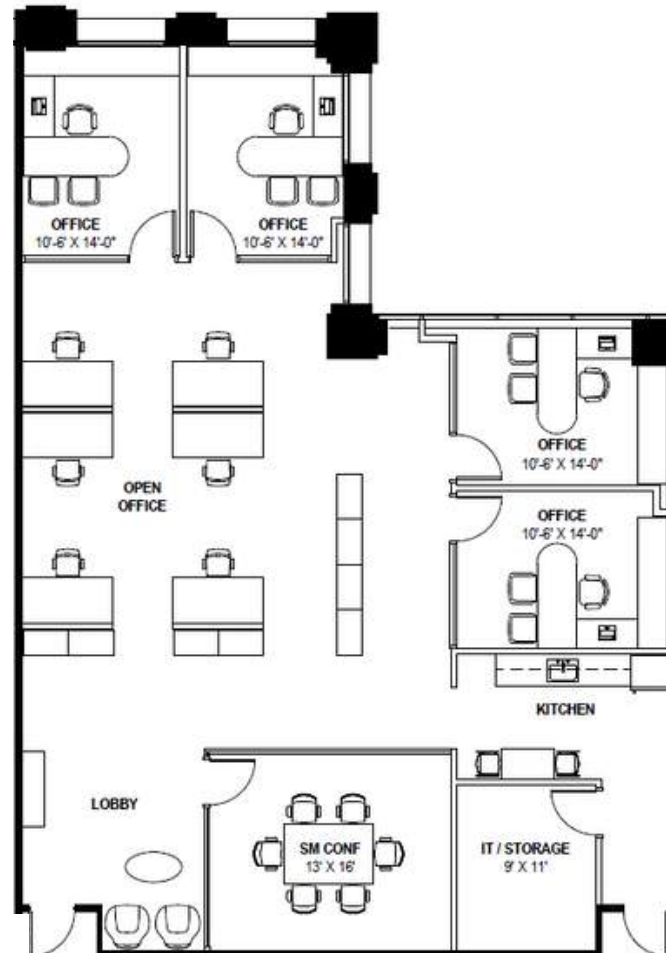

# SUITE 225

2,777 RSF | 2ND FLOOR | AVAILABLE NOW

12647 ALCOSTA BLVD

VIRTUAL TOUR

\*Hypothetical Floor Plan

## SUITE DETAILS:

- FOUR PRIVATE OFFICES
- CONFERENCE ROOM
- KITCHEN
- IT/STORAGE ROOM
- OPEN SPACE
- CAN BE COMBINED WITH SUITE 230