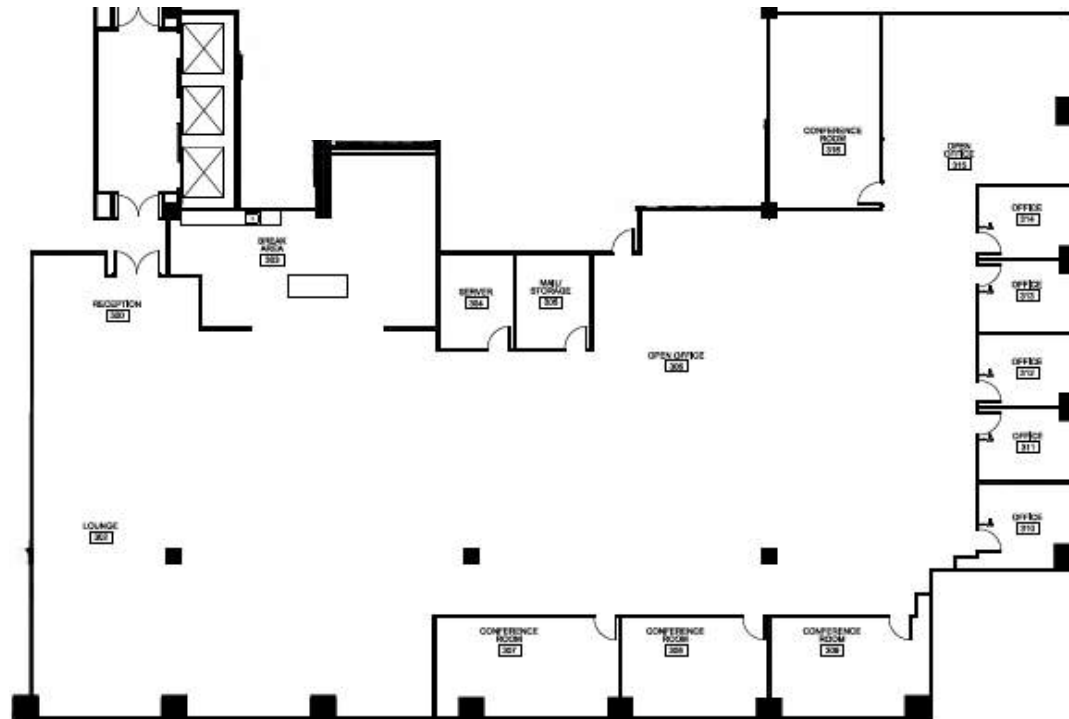

SUITE 300

12,382 RSF | 3RD FLOOR | AVAILABLE NOW

12667 ALCOSTA BLVD

VIRTUAL TOUR

SUITE DETAILS:

- KITCHEN
- EIGHT PRIVATE OFFICES
- CONFERENCE ROOM