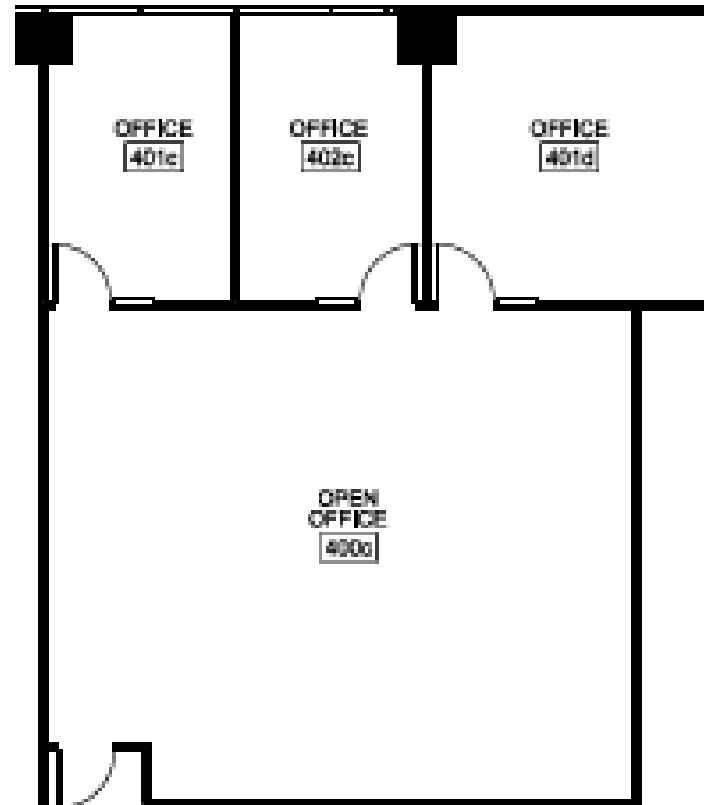

SUITE 443

1,593 RSF | 4TH FLOOR | AVAILABLE NOW

12647 ALCOSTA BLVD

SUITE DETAILS:

- THREE PRIVATE OFFICES
- OPEN OFFICE SPACE