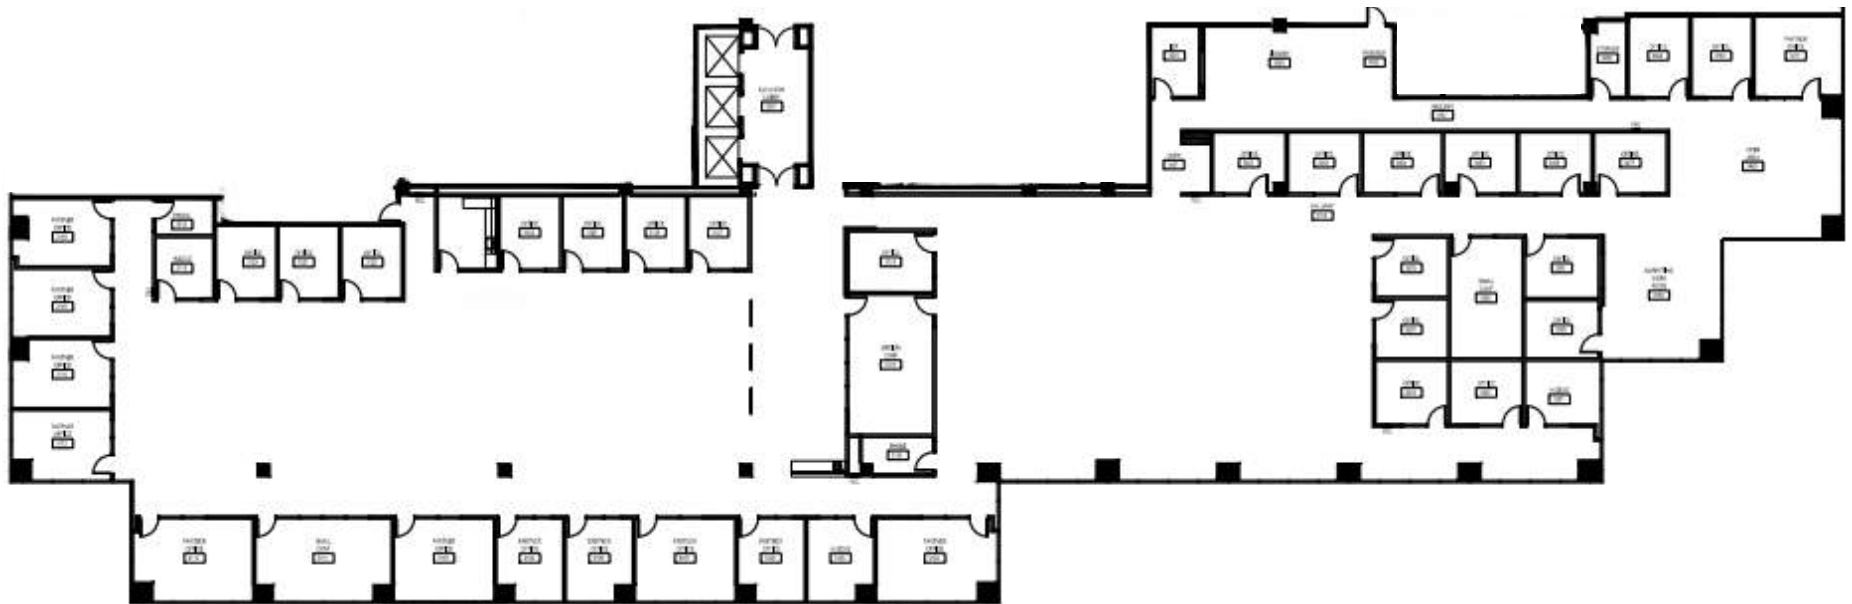

SUITE 350

22,617 RSF | 3RD FLOOR | AVAILABLE NOW

12657 ALCOSTA BLVD

VIRTUAL TOUR

SUITE DETAILS:

- THIRTY-ONE PRIVATE OFFICES
- THREE LARGE CONVERENCE ROOMS
- ONE BREAK AREA