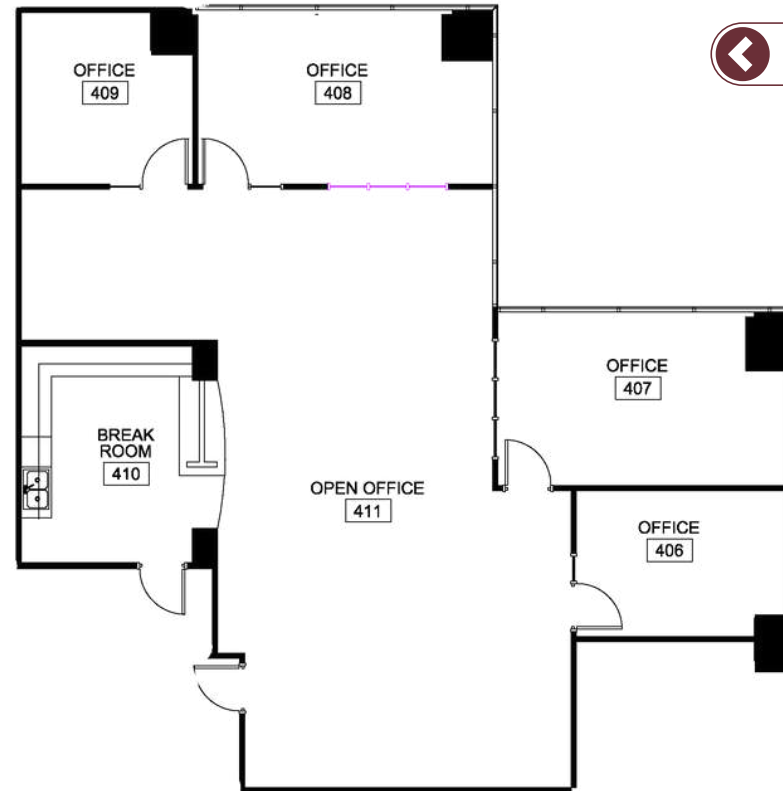

# SUITE 460

2,456 RSF | 4TH FLOOR | AVAILABLE NOW

12657 ALCOSTA BLVD

[VIRTUAL TOUR](#)

## SUITE DETAILS:

- 4 PRIVATE OFFICES
- BREAK ROOM
- CORNER OFFICE