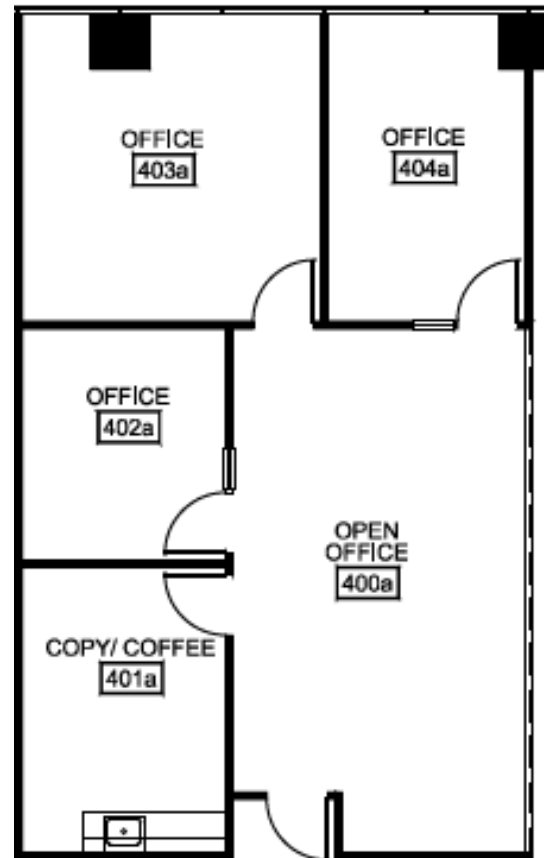

SUITE 435

1,230 RSF | 4TH FLOOR | AVAILABLE NOW

12647 ALCOSTA BLVD

VIRTUAL TOUR

SUITE DETAILS:

- THREE PRIVATE OFFICES
- BREAK ROOM
- OPEN OFFICE SPACE