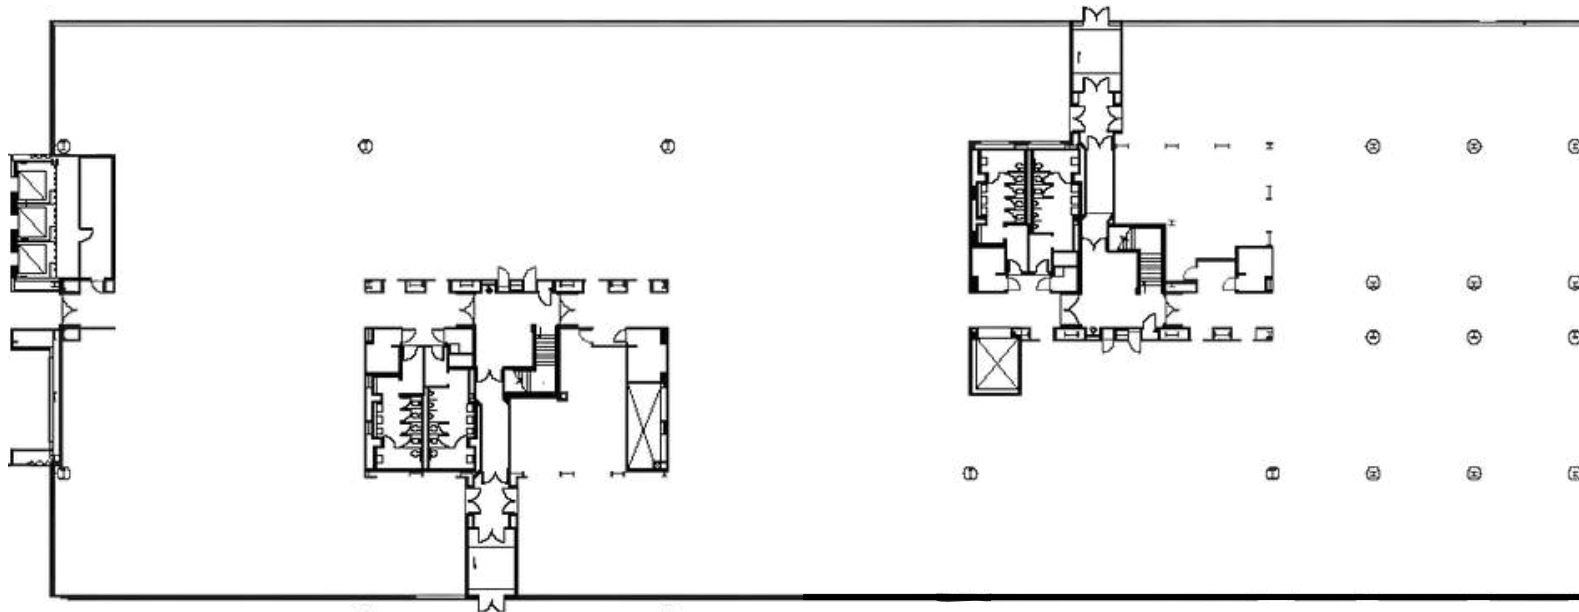

# SUITE 150

55,822 RSF | FIRST FLOOR | AVAILABLE NOW

2700 Camino Ramon

[VIRTUAL TOUR](#)

SUITE DETAILS:

- SHELL SPACE
- TENANT IMPROVEMENTS TO SUITE