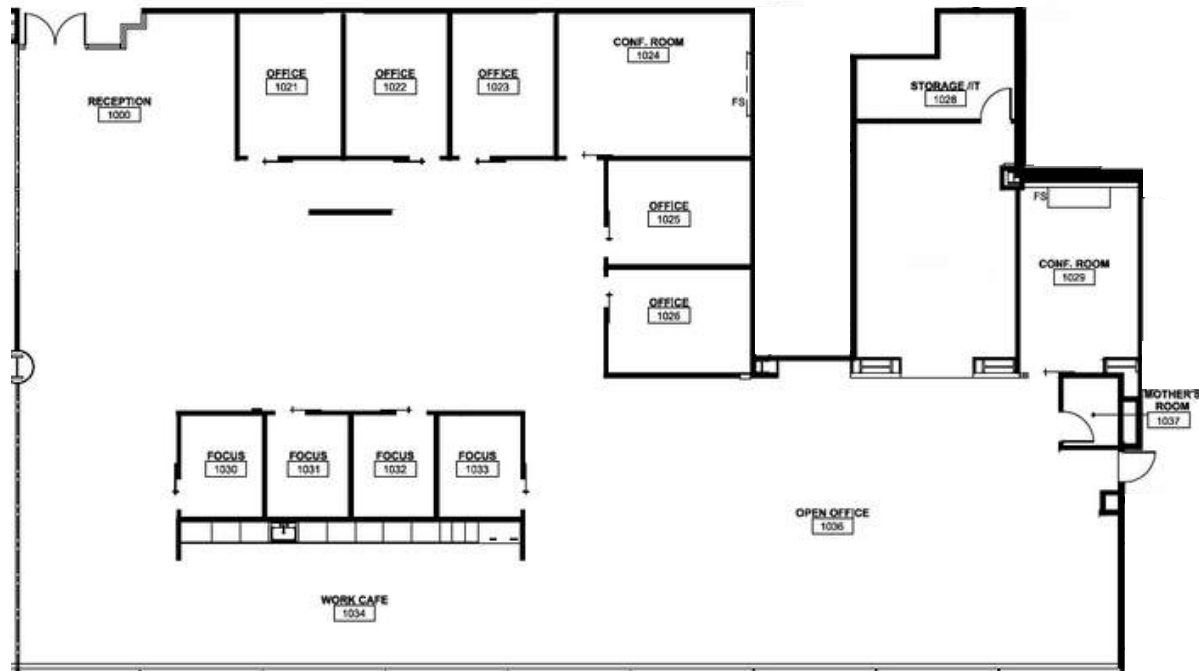

SUITE 105

2700 Camino Ramon

7,919 RSF | 1ST FLOOR | AVAILABLE NOW

SUITE DETAILS:

- FIVE PRIVATE OFFICES
- FOUR FOCUS ROOMS
- CONFERENCE ROOM
- BREAK ROOM
- RECEPTION AREA