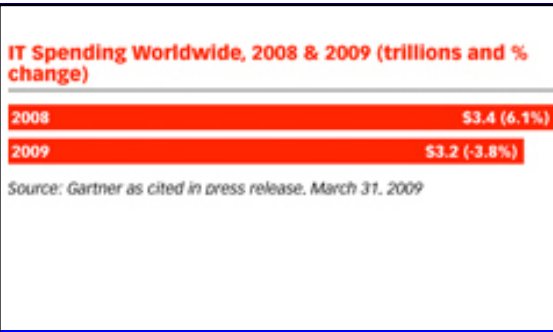

7.7 percent

increase in revenue growth for U.S. software and IT sectors in 2008, based on a survey of 60,000 businesses across 11 industry categories ([US Census](#))

[(Click to enlarge)](#)

[(Click to enlarge)](#)

TECHNOLOGY@BR

[3i's View.Inc.](#)

Accela, Inc.

Achievo Corporation

Adagesoft Corporation

Affiliated Computer Services, Inc.

AGIS Network

Alachisoft

[Alan King & Company, Inc.](#)

AMCOM Computer Services, Inc.

Angus Systems Group, Inc.

Anju Technology

Aon eSolutions

ArisGlobal, LLC

[ataway](#)

AurionPro Solutions, Inc.

Avatier Corporation

[Bara Infoware, Inc.](#)

BigDates.com, Inc.

Brocade Communications Systems, Inc.

Casahl Technology, Inc.

CCITE, Inc.

[Clare Computer Solutions](#)

INSZoom.com, Inc.

IntraGlobe, Inc.

IWCO Direct Holdings, LLC

[Keyence Corporation of America](#)

[Lovrin Technologies, Inc.](#)

[Martone Radio Technology, Inc.](#)

Meridian Web Design

Modular Information Systems

[Netpace, Inc.](#)

Netxperts, Inc.

Nextrials, Inc.

[Nobix, Inc.](#)

Pen Rite Systems, Inc.

Planet Pro Inc.

[PUREmail](#)

rfXcel Corporation

Relevant Business Systems, Inc.

RheoSense, Inc.

RWD Technologies, LLC

Sabrix Corporation

[SalesMasters Solutions, Inc.](#)

ScribeBase